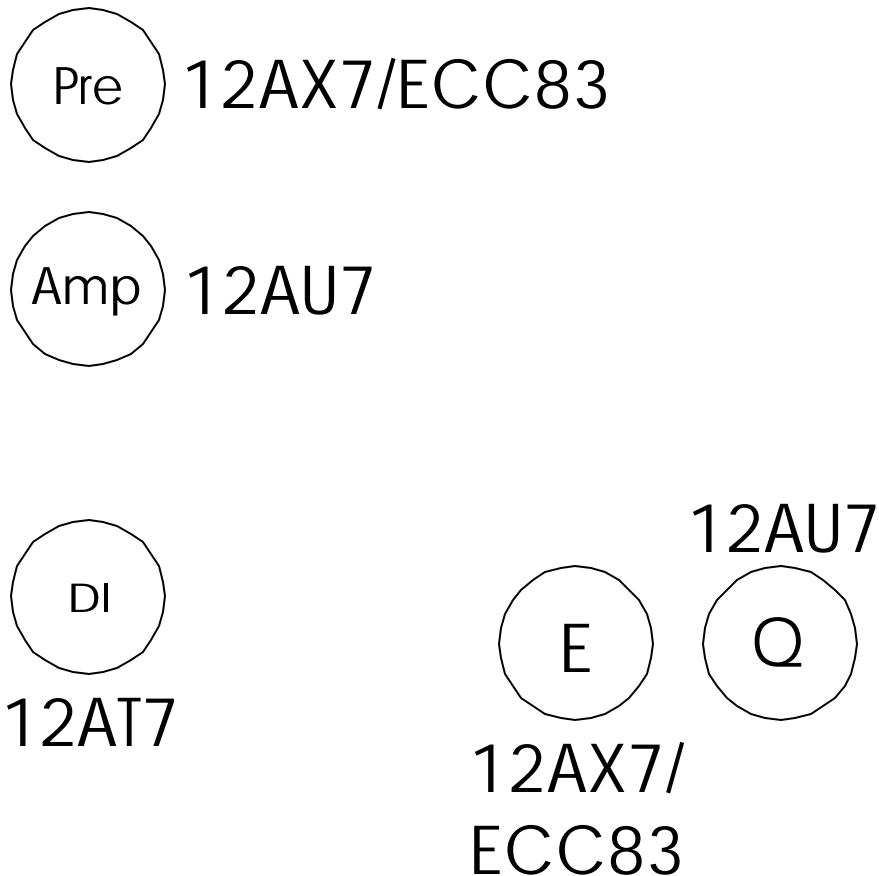

# Origin STT-1 Chassis

P/S

## Origin STT-1 Tube Location

Before changing tubes, assure that power switch is off and power cord is disconnected from unit. Allow five minutes after powering down for high voltage capacitors to discharge.